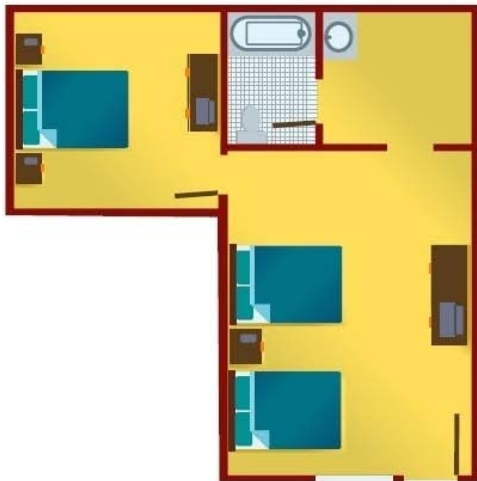

## Room Floorplans

King Bed With  
Jacuzzi

Queen  
& One Bunkbed

Two Queen  
& One Bunkbed

Two Room Suite  
(3 Queens)

Two Room Suite  
(2 Queens, One Sofa Sleeper)

Two Queens

**The Park Vue Inn**  
 1570 S. Harbor Boulevard  
 Anaheim CA 92802  
 Phone: 714-772-3691 or 800-334-7021  
[www.parkvueinn.com](http://www.parkvueinn.com)