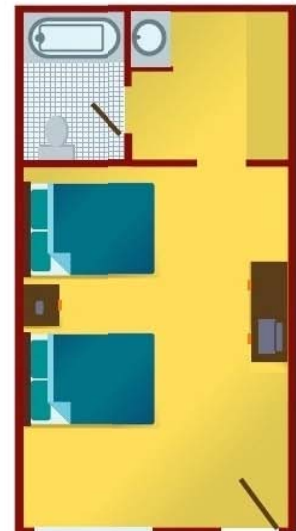

## Room Floorplans

King Bed With  
Jacuzzi

Queen  
& One Bunkbed

Two Queen  
& One Bunkbed

Two Room Suite  
(3 Queens)

Two Room Suite  
(2 Queens, One Sofa Sleeper)

Two Queens

**The Park Vue Inn**  
 1570 S. Harbor Boulevard  
 Anaheim CA 92802  
 Phone: 714-772-3691 or 800-334-7021  
[www.parkvueinn.com](http://www.parkvueinn.com)